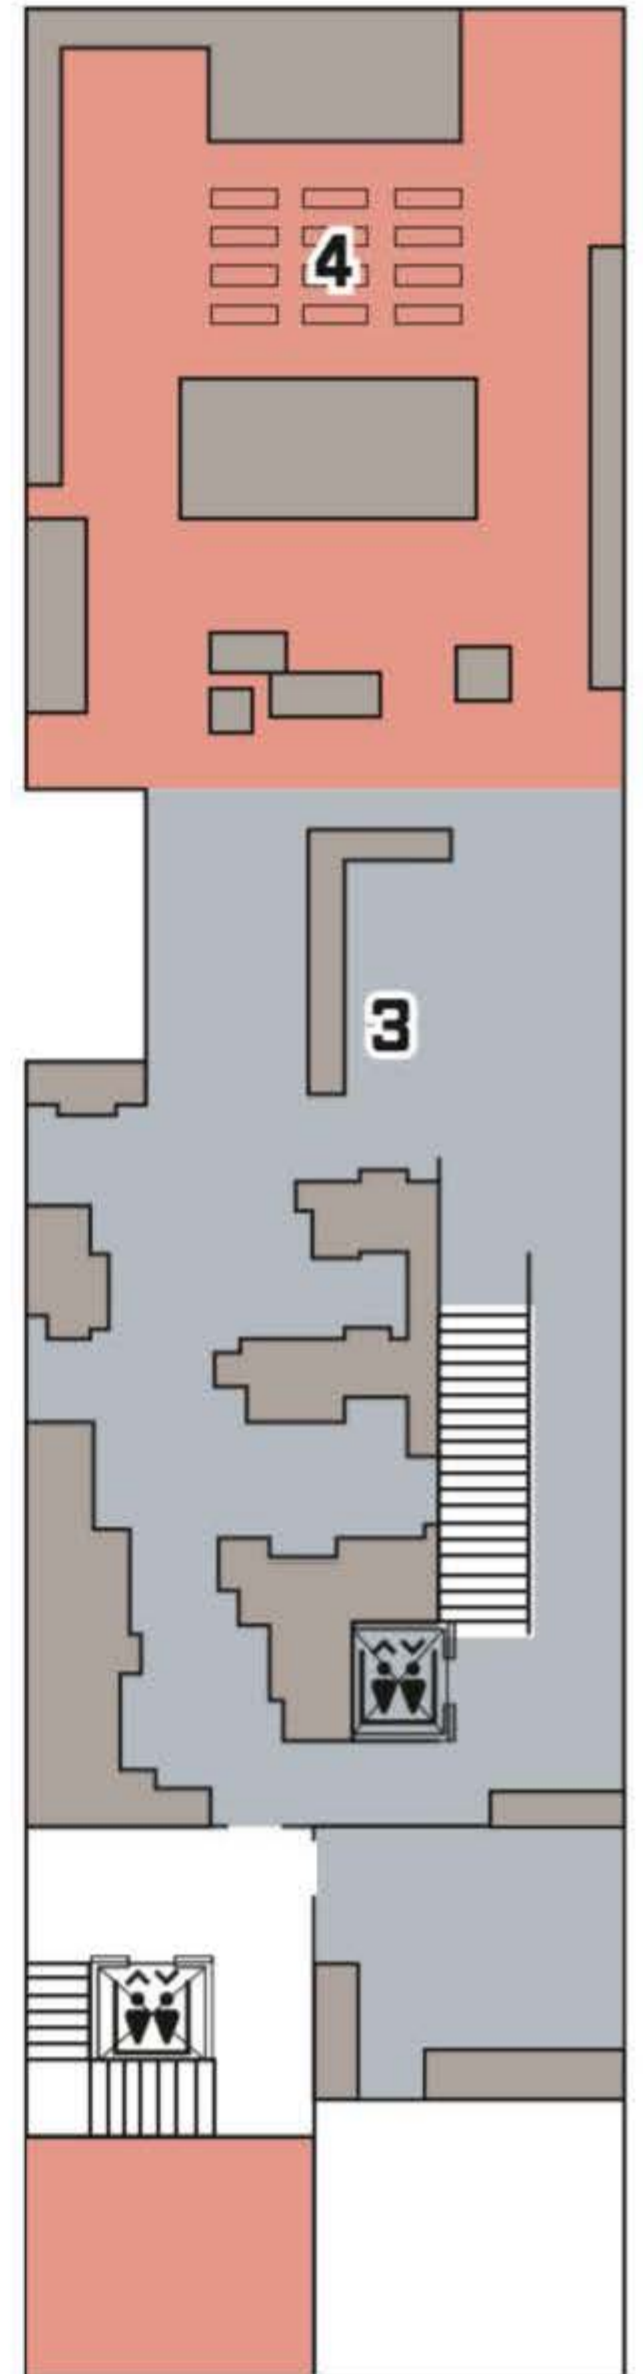

KEY

- 1. Visitor Reception & Gift Shop
- 2. Cafe
- 3. Main Exhibition Area
- 4. Demonstration Area

- Area of High Stimulation
- Area of Low Stimulation

SENSORY AND STIMULATION GUIDE

Porthcurno

Museum Ground Floor

Museum First Floor

KEY

- 1. World War Two Exhibitions
- 2. Escape Stairs to Viewing Platform
- 3. Fibre Optic Exhibition
- 4. Testing Room
- 5. Gallery 1
- 6. Gallery 2
- 7. Radio Hut

Area of High Stimulation

Area of Low Stimulation

SENSORY AND STIMULATION GUIDE

The Tunnels

Wilshaw Building