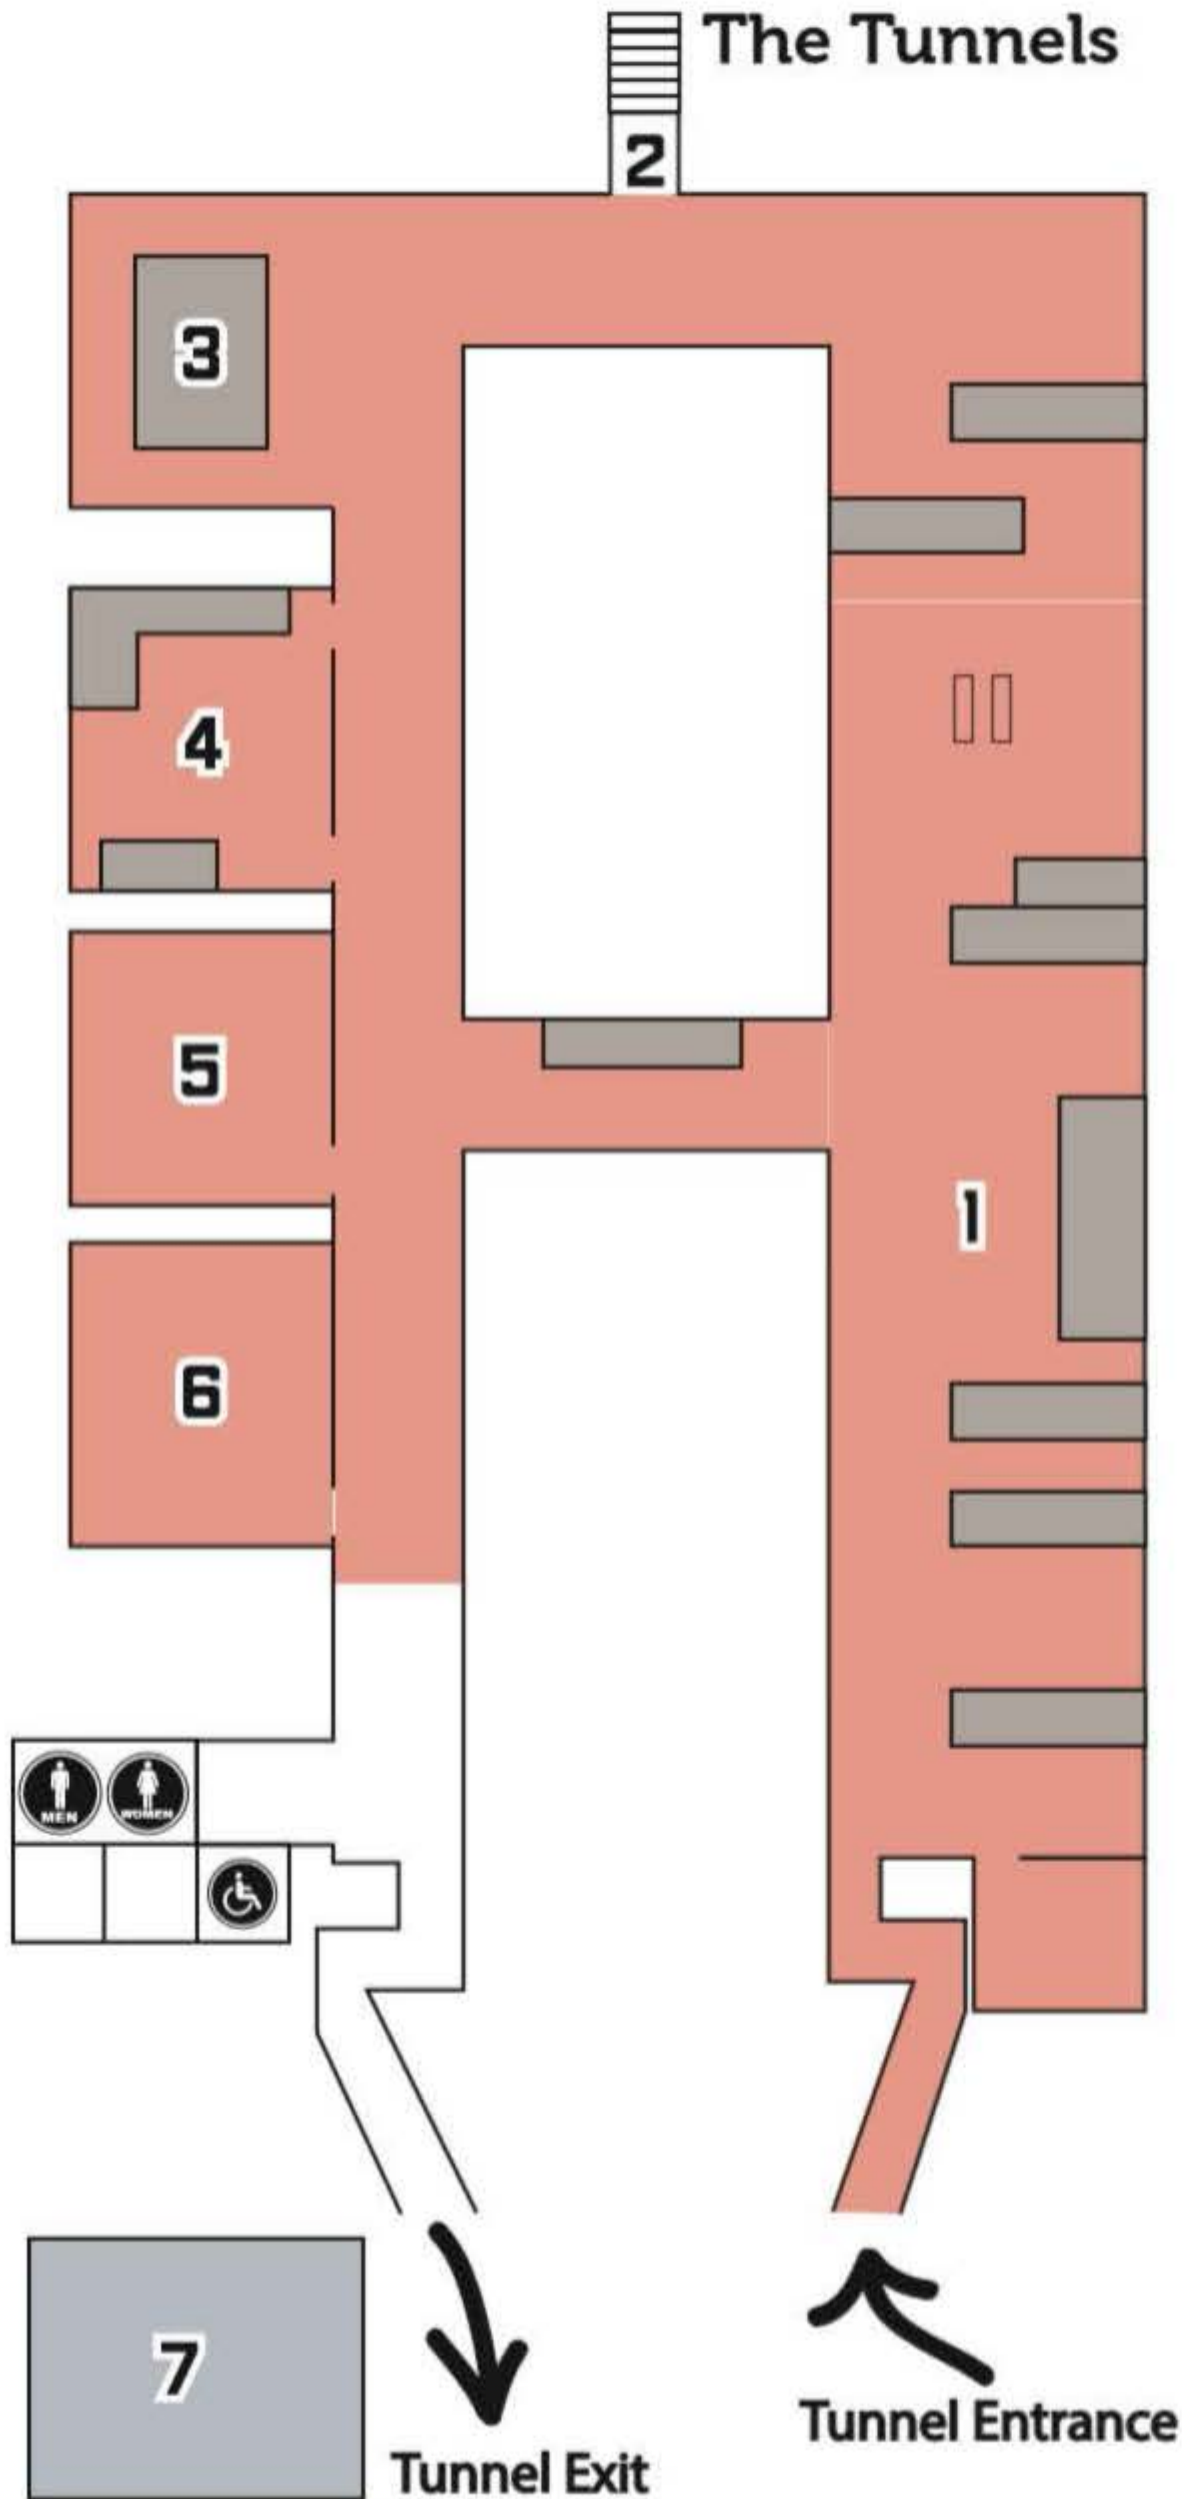

KEY

- 1. Visitor Reception & Gift Shop
- 2. Cafe
- 3. Main Exhibition Area
- 4. Demonstration Area

- Area of High Stimulation
- Area of Low Stimulation

SENSORY AND STIMULATION GUIDE

Porthcurno

Museum Ground Floor

Museum First Floor

KEY

- 1. World War Two Exhibitions
- 2. Escape Stairs to Viewing Platform
- 3. Fibre Optic Exhibition
- 4. Testing Room
- 5. Gallery 1
- 6. Gallery 2
- 7. Radio Hut

Area of High Stimulation

Area of Low Stimulation

SENSORY AND STIMULATION GUIDE

The Tunnels

Wilshaw Building