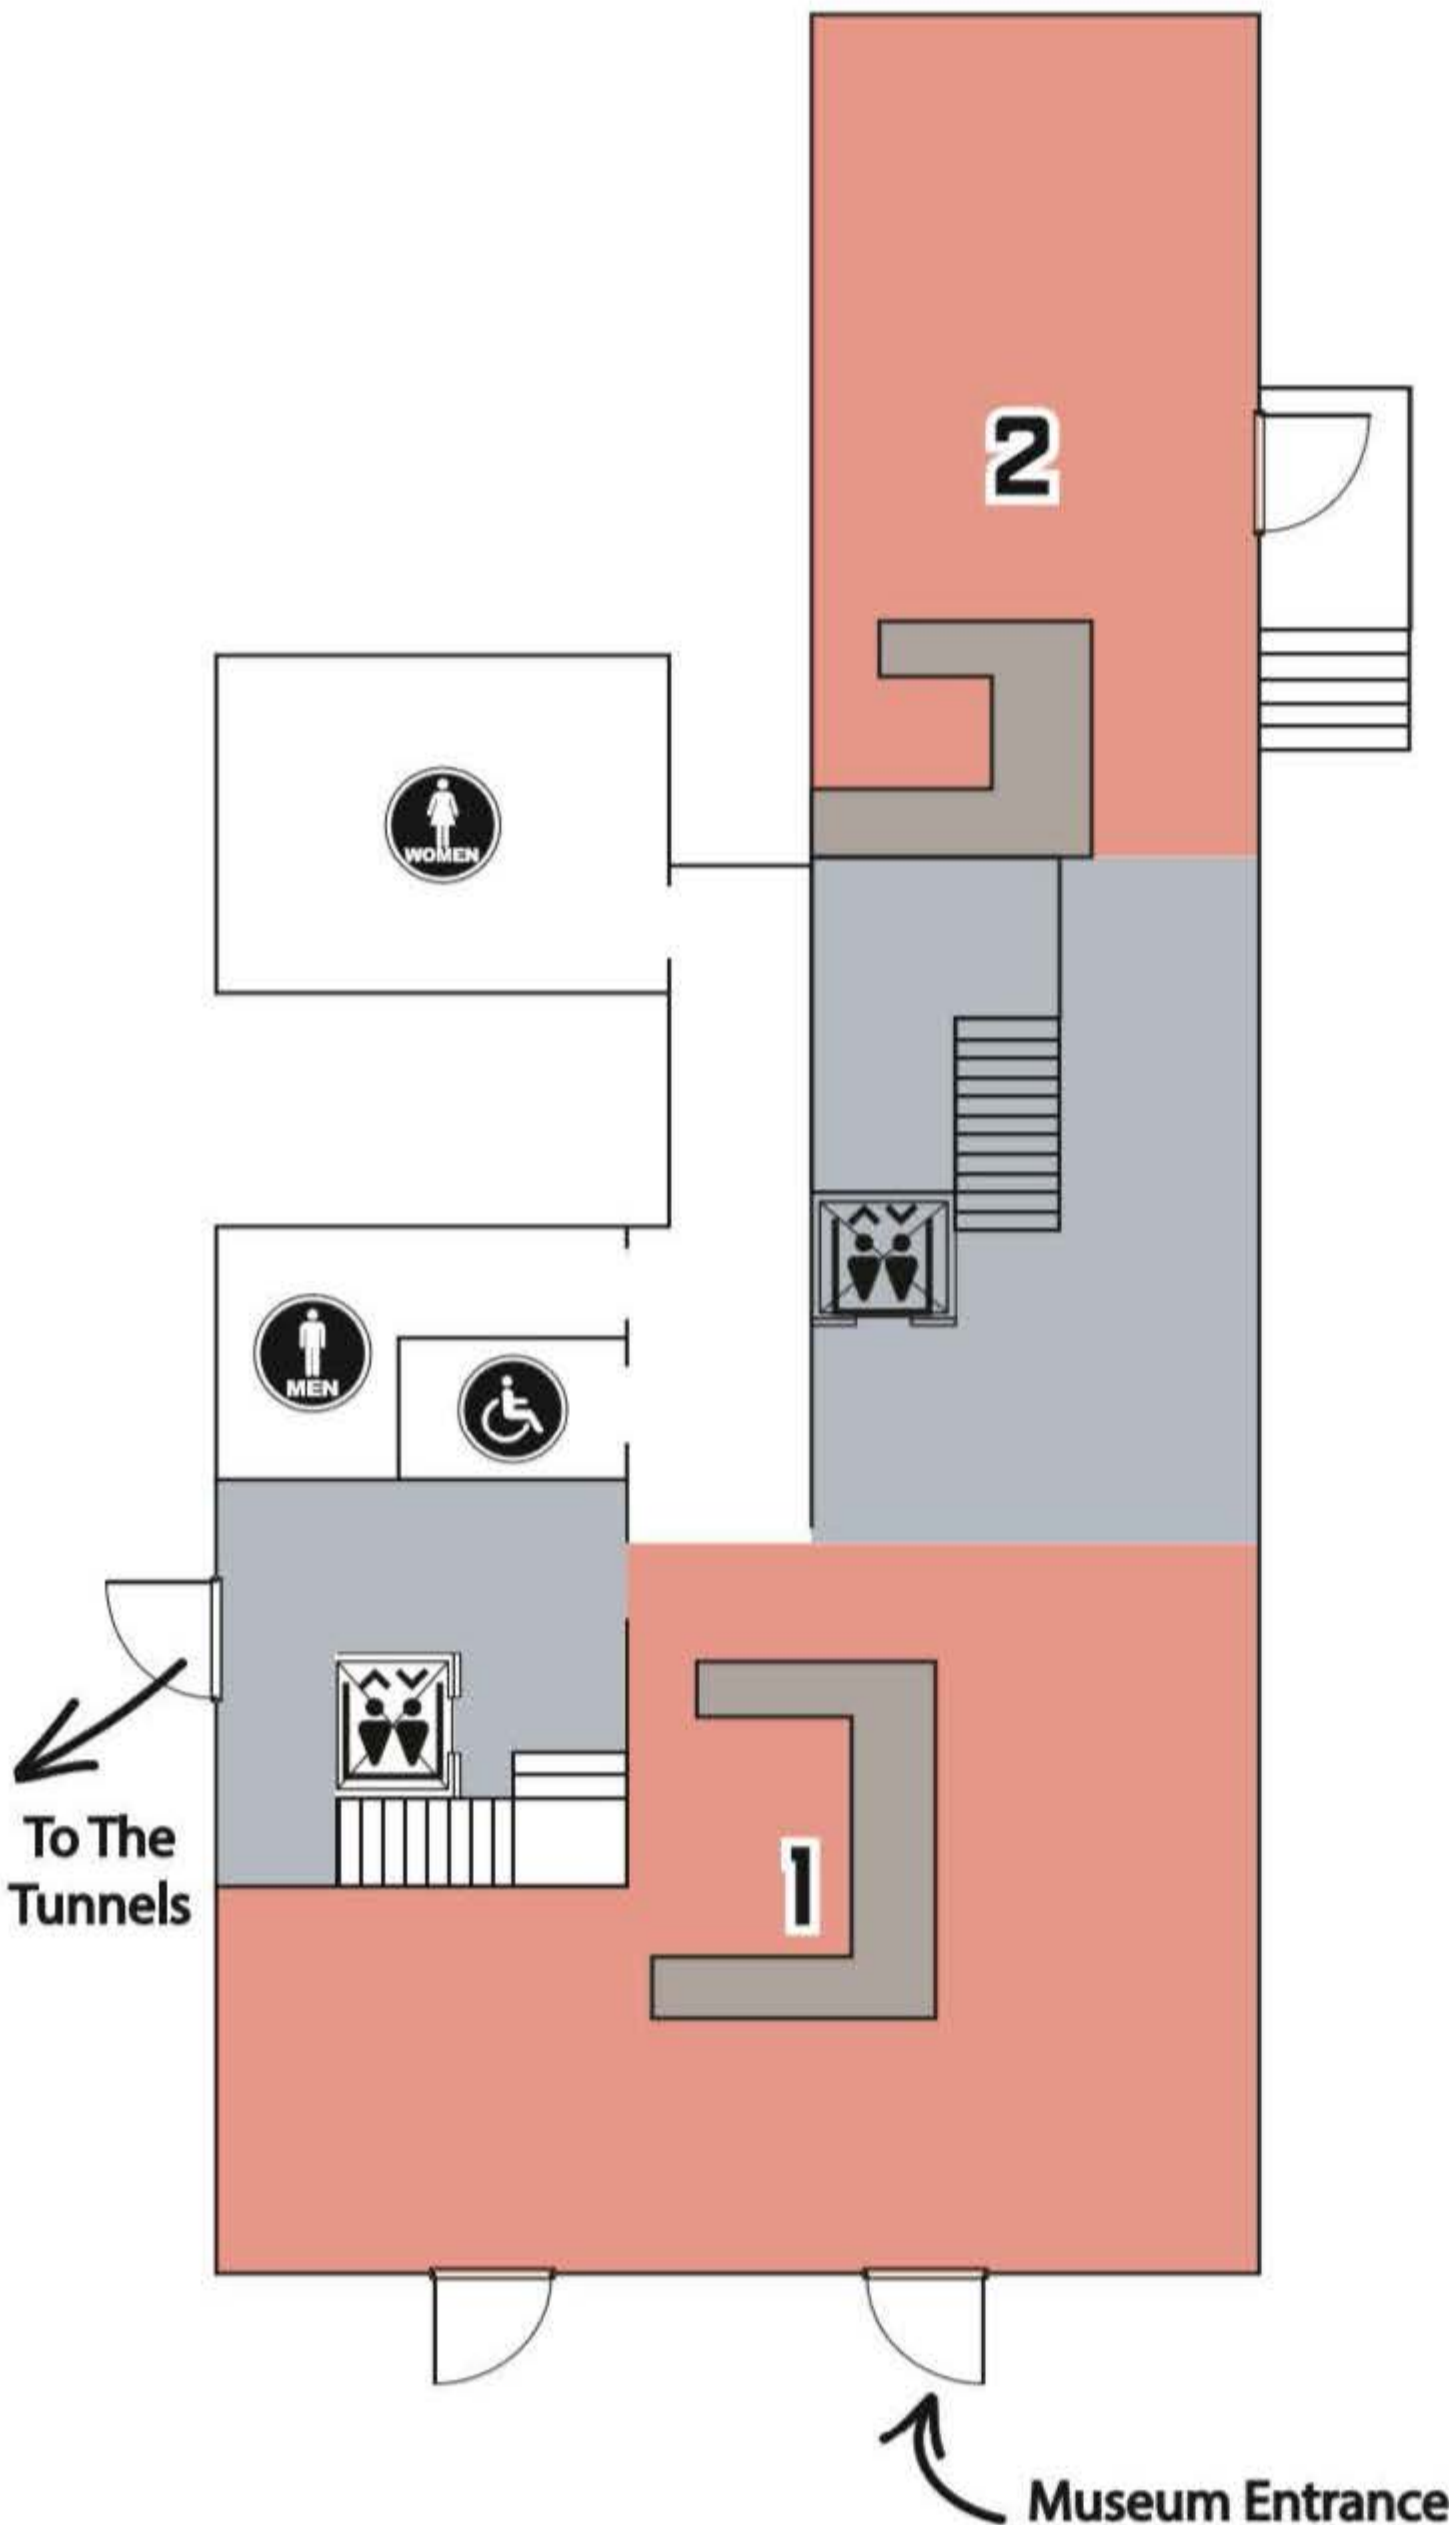

KEY

- 1. Visitor Reception & Gift Shop
- 2. Cafe
- 3. Main Exhibition Area
- 4. Demonstration Area

- Area of High Stimulation
- Area of Low Stimulation

SENSORY AND STIMULATION GUIDE

Porthcurno

Museum Ground Floor

Museum First Floor

KEY

- 1. World War Two Exhibitions
- 2. Escape Stairs to Viewing Platform
- 3. Fibre Optic Exhibition
- 4. Testing Room
- 5. Gallery 1
- 6. Gallery 2
- 7. Radio Hut

Area of High Stimulation

Area of Low Stimulation

SENSORY AND STIMULATION GUIDE

The Tunnels

Wilshaw Building